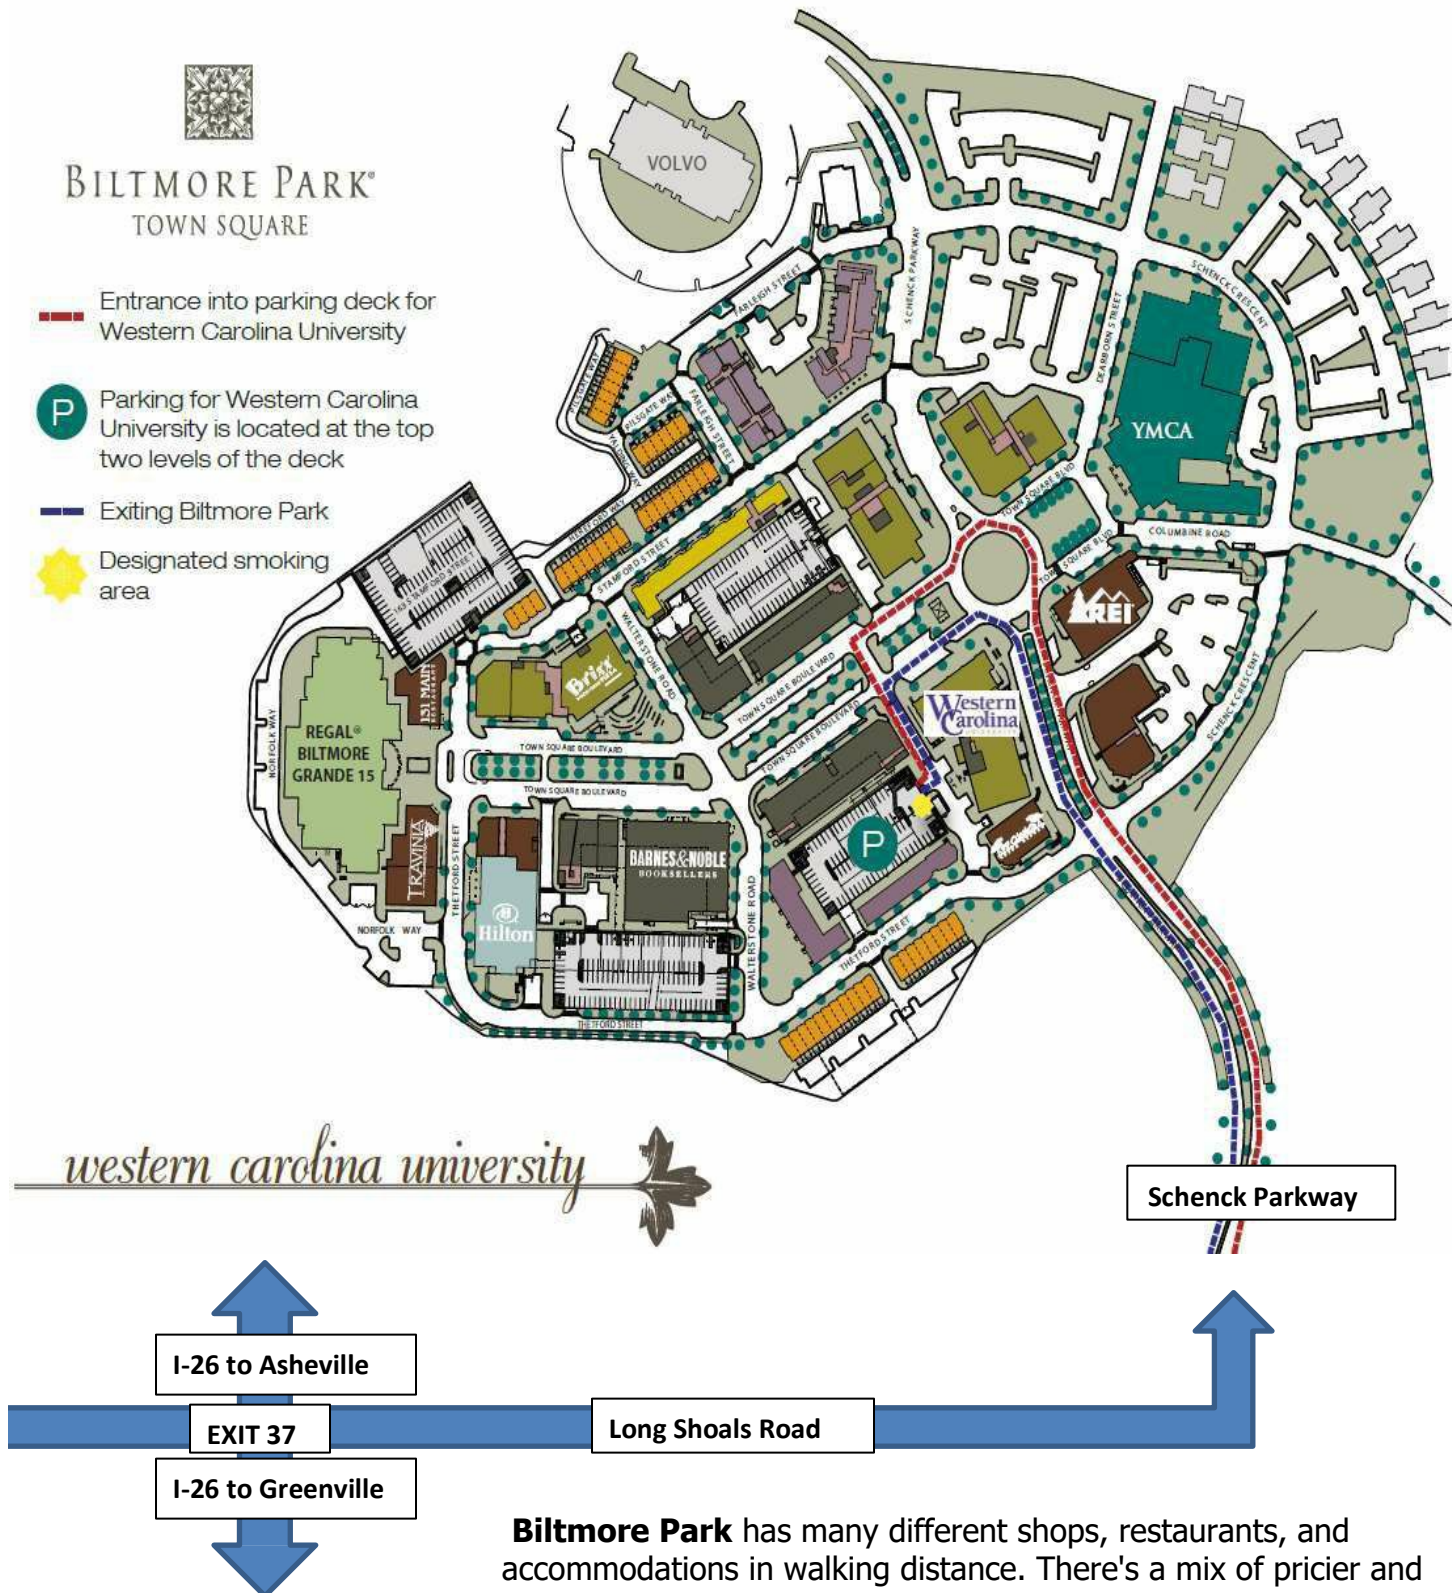

Western Carolina University at Biltmore Park

28 Schenck Parkway - Biltmore Park Towne Square - Asheville, NC 28803

**** IMPORTANT ****

Office - Suite 102 828-654-6498

There is no charge for parking. All students/faculty/staff & visitors to WCU @ Biltmore Park **MUST** park on levels 3, 4, or 5 of the parking garage. Parking in any other location is subject to towing and fines.

Biltmore Park has many different shops, restaurants, and accommodations in walking distance. There's a mix of pricier and more casual, less expensive options available. Most people just walk to whatever restaurant appeals to them during our lunch break. Some people bring their own lunches and there's a fridge in the student lounge which participants can use for that purpose.